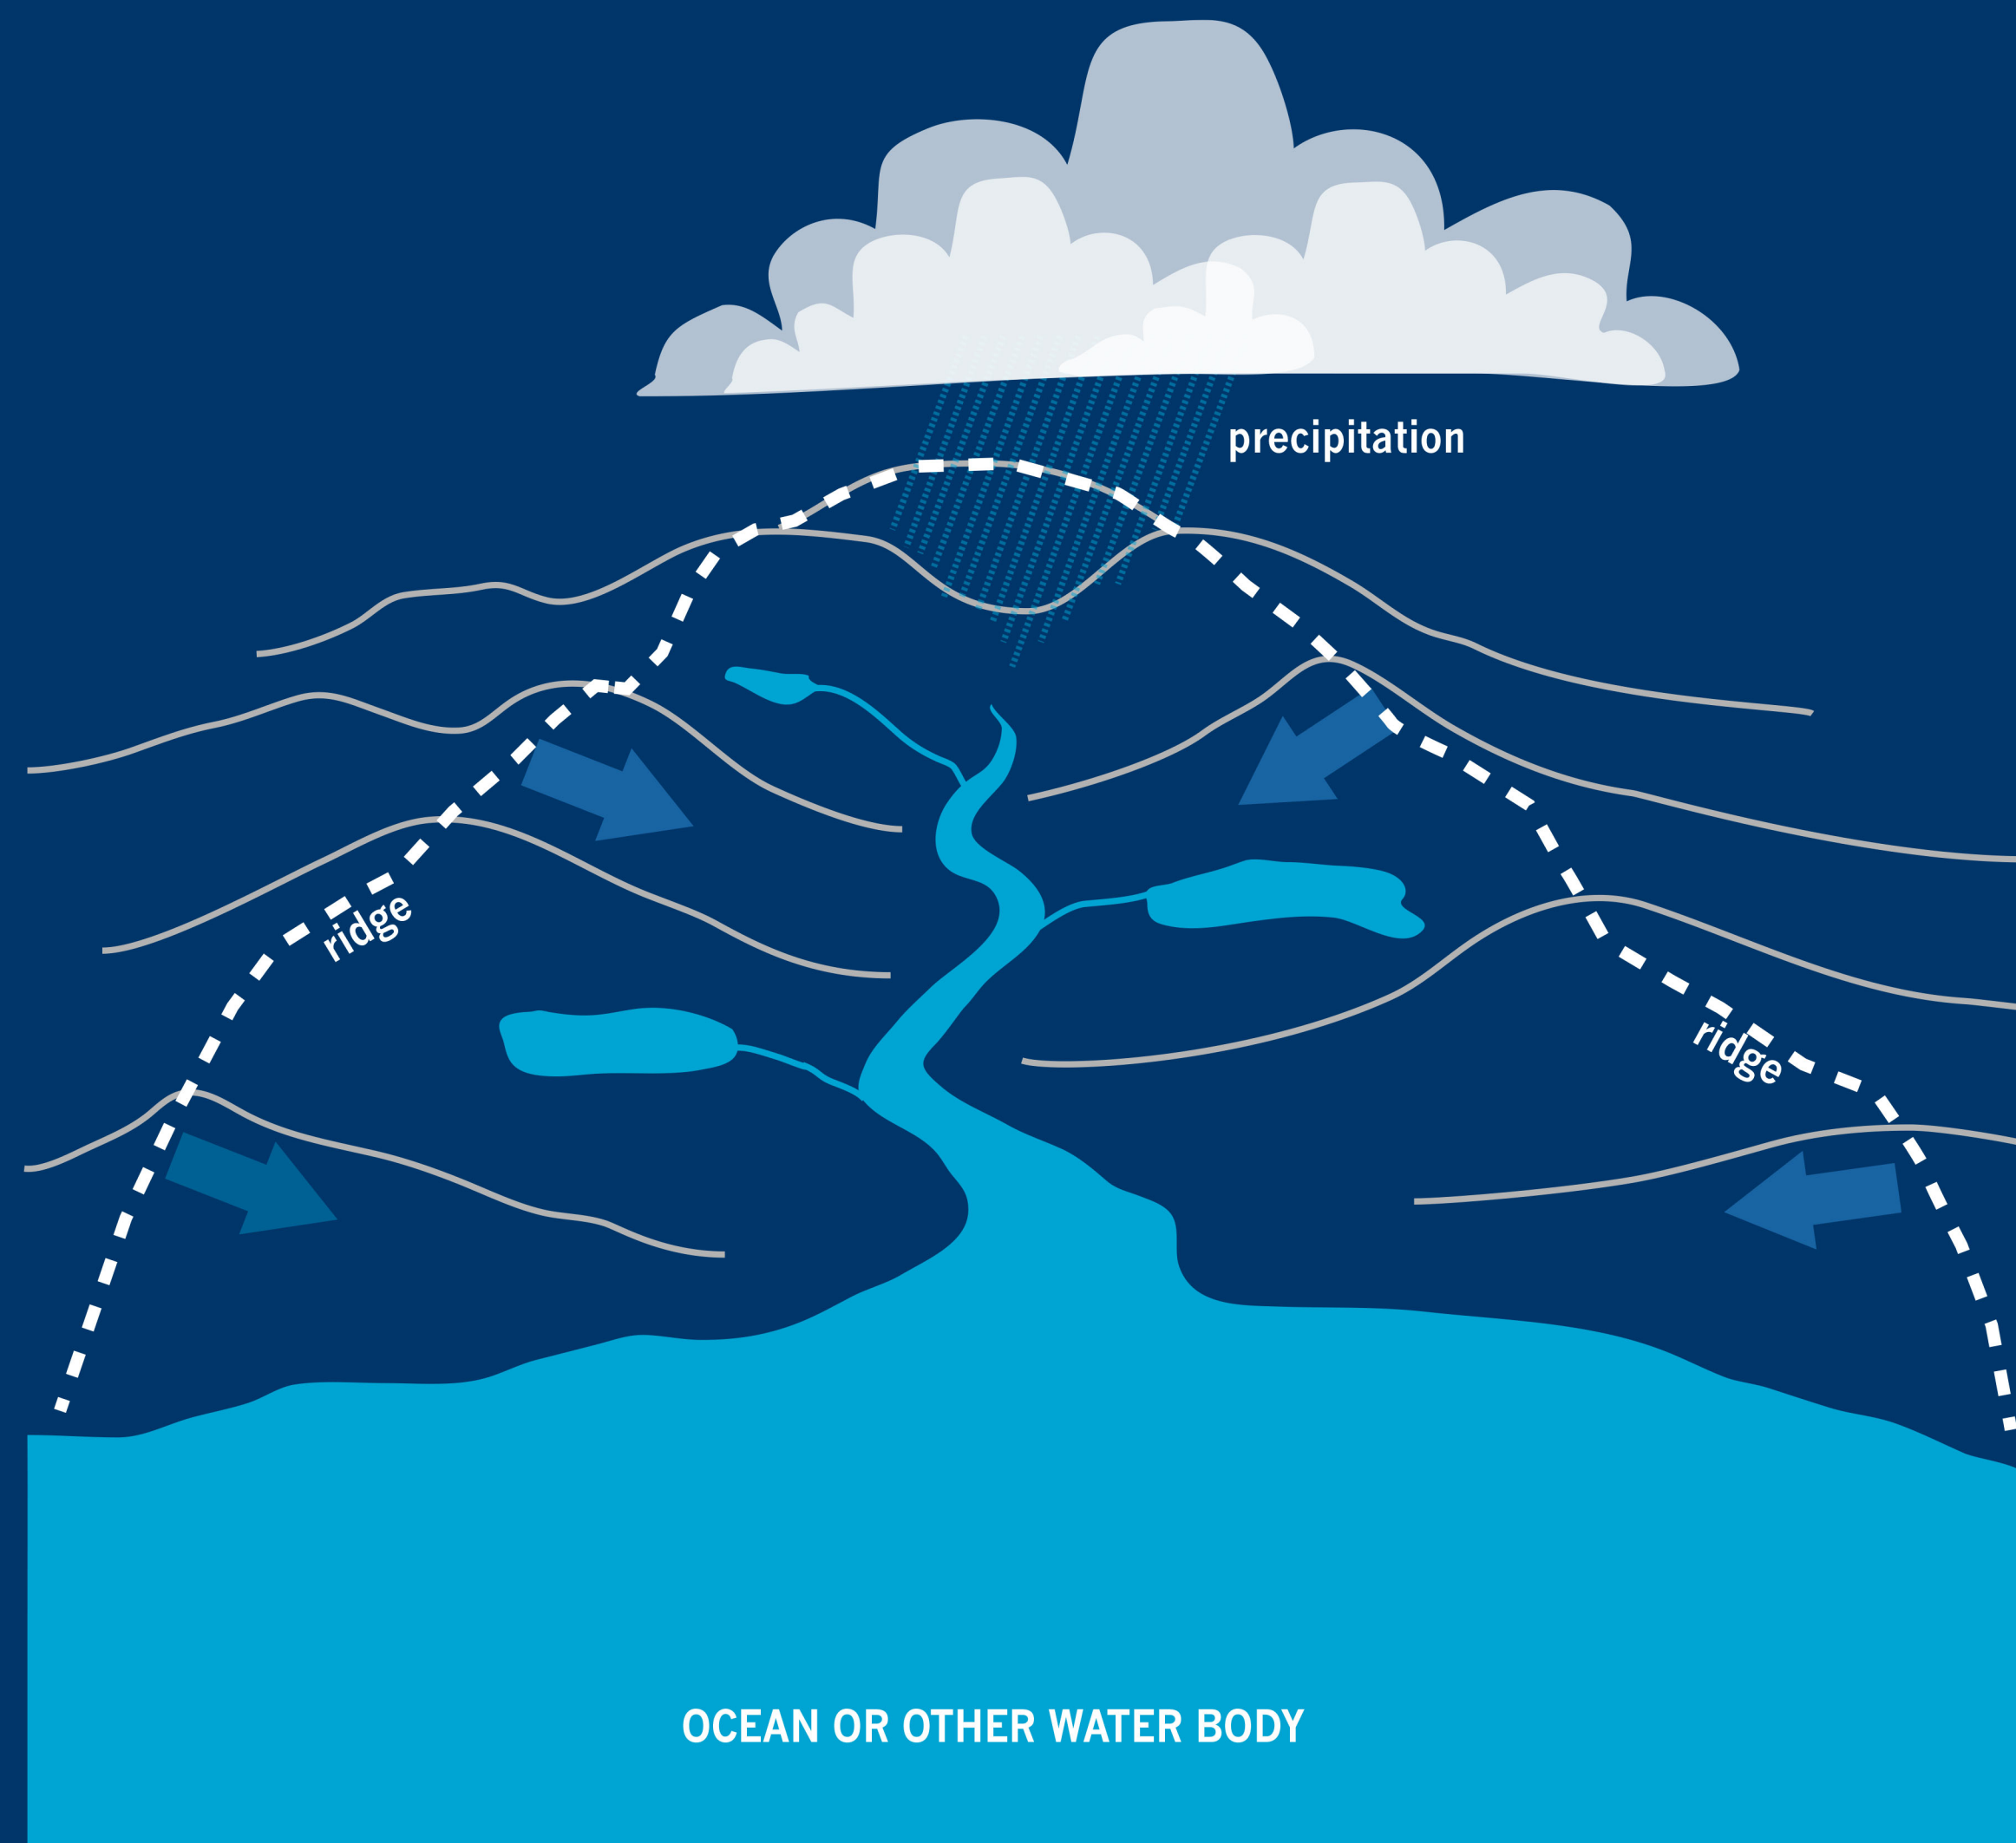

WATERSHEDS

A watershed is an area of land where all the water that drains off it, or under it, goes to the same place.

CAPE COD WATERSHED FACTS

105 watersheds on Cape Cod

Two types of watershed

57 watersheds where water drains to a bay or estuary before entering the ocean. These are called **embayment** watersheds

48 watersheds where water drains directly to the ocean. These are called **direct discharge** watersheds

Area of Cape Cod in an embayment watershed

Embayment watersheds cover most of Cape Cod's land area, almost 210,000 acres of the region