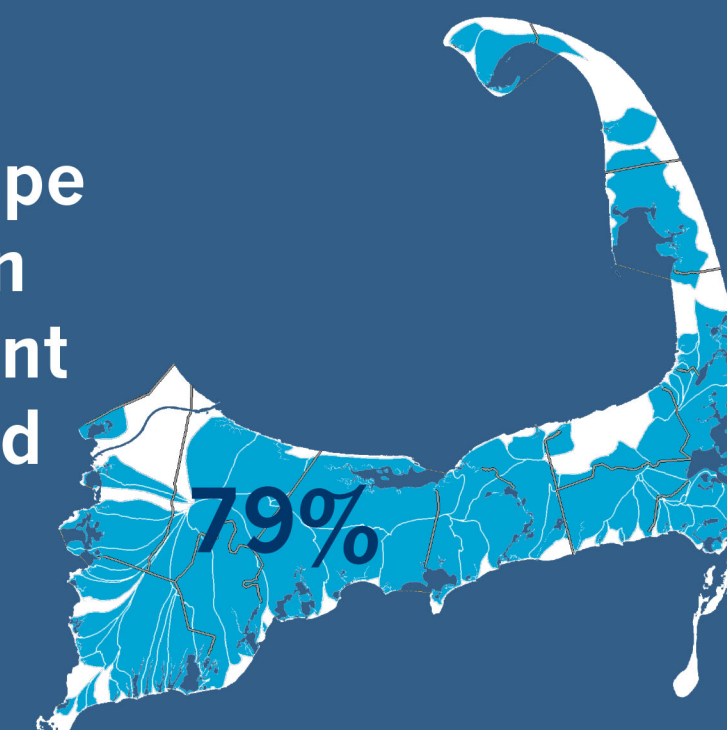

WATERSHEDS

A watershed is an area of land where all the water that drains off it, or under it, goes to the same place.

CAPE COD WATERSHED FACTS

105 watersheds on Cape Cod

Two types of watershed

57 watersheds where water drains to a bay or estuary before entering the ocean. These are called **embayment** watersheds

48 watersheds where water drains directly to the ocean. These are called **direct discharge** watersheds

Area of Cape Cod in an embayment watershed

Embayment watersheds cover most of Cape Cod's land area, almost 210,000 acres of the region